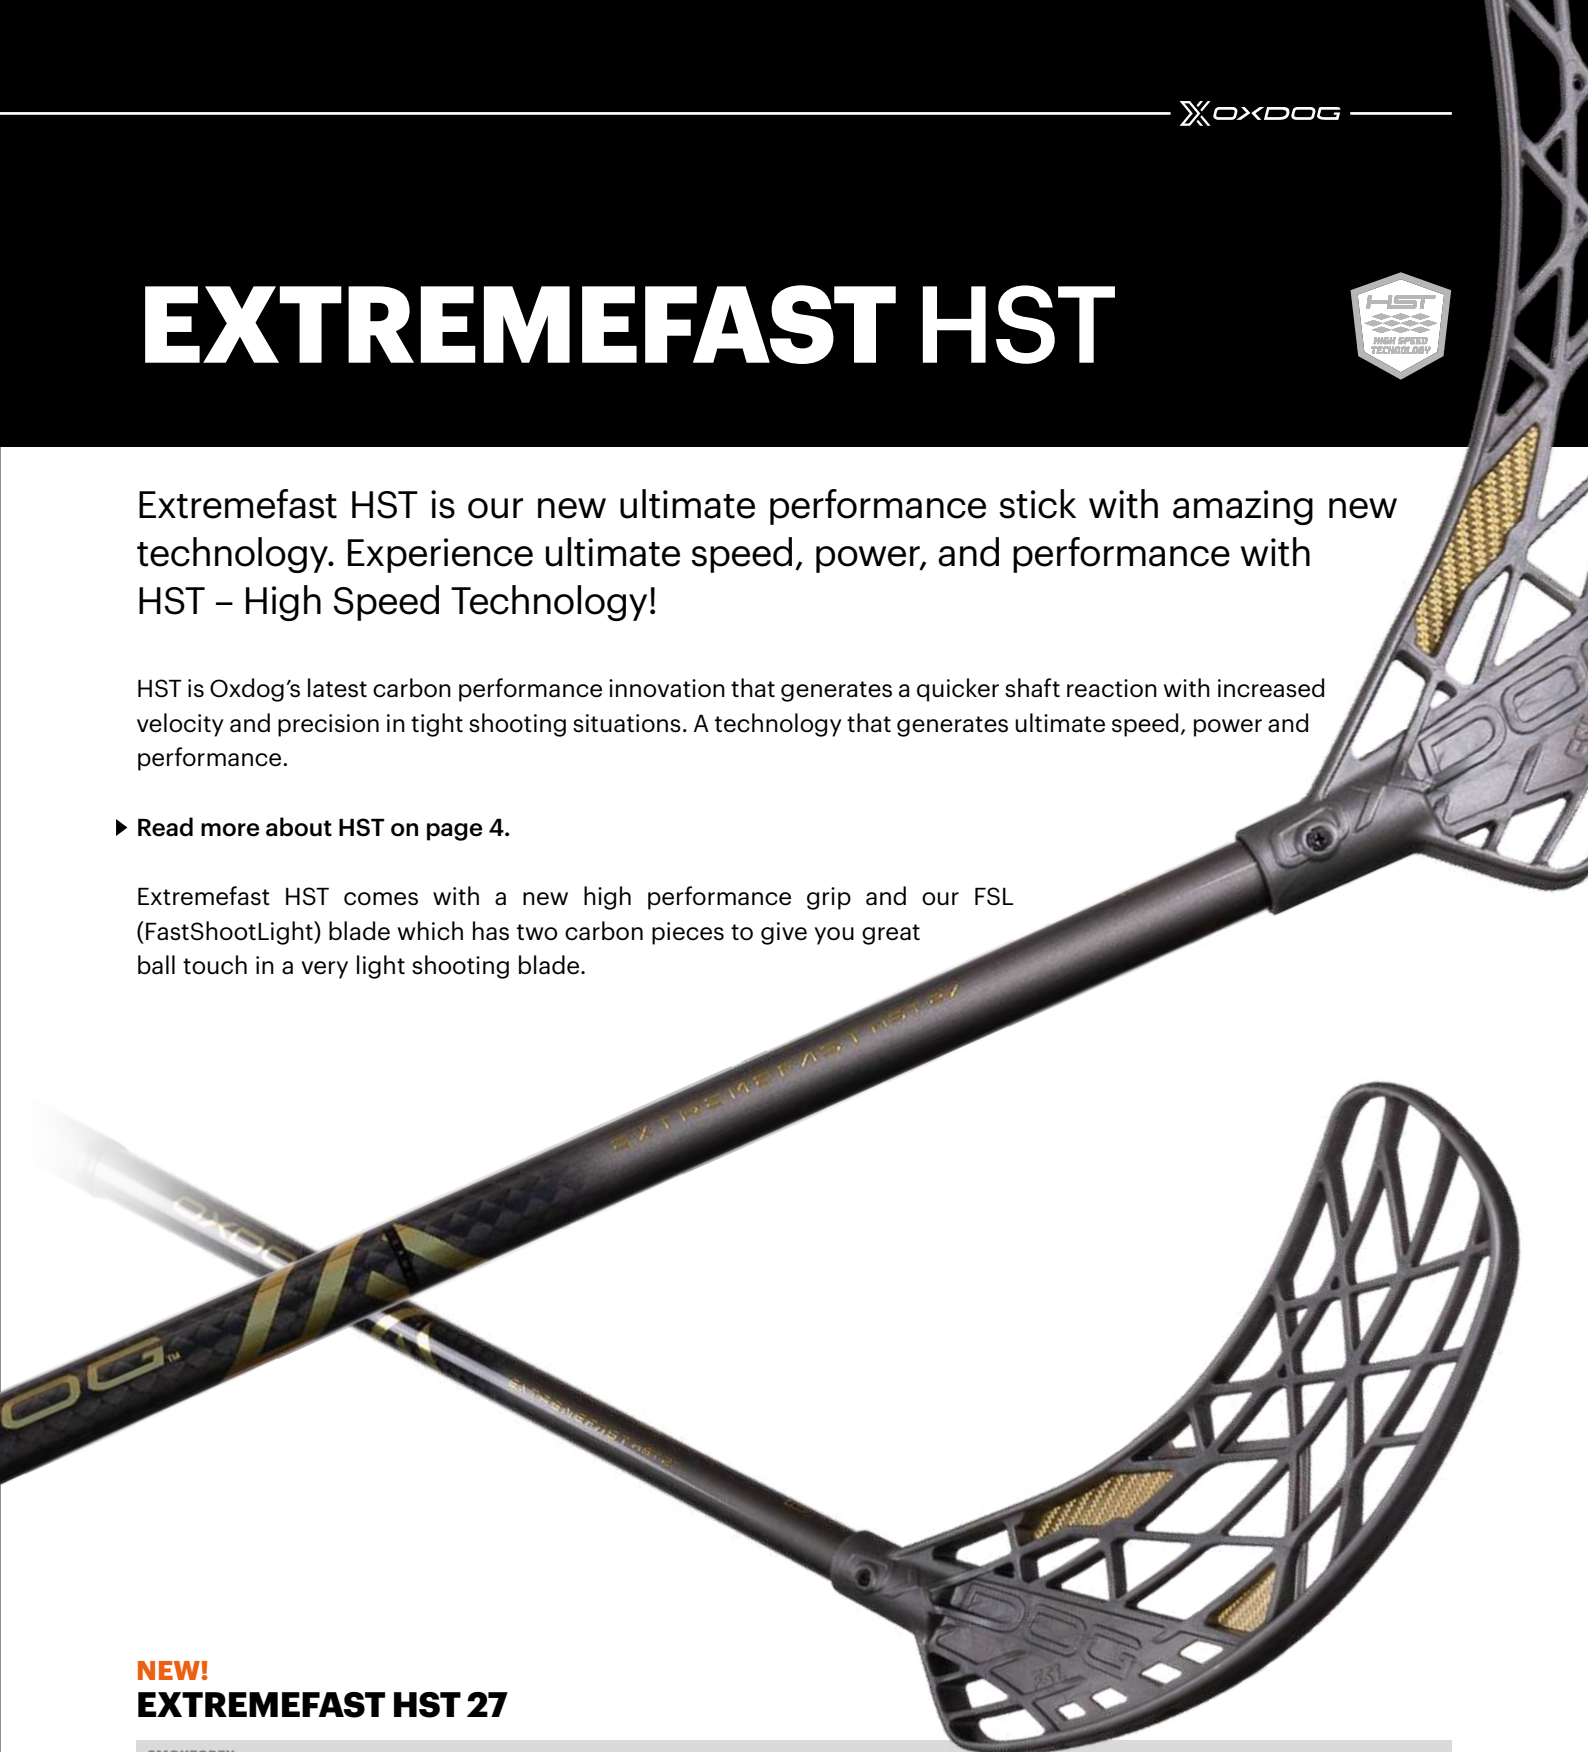

EXTREMEFAST HST

Extremefast HST is our new ultimate performance stick with amazing new technology. Experience ultimate speed, power, and performance with HST – High Speed Technology!

HST is Oxdog's latest carbon performance innovation that generates a quicker shaft reaction with increased velocity and precision in tight shooting situations. A technology that generates ultimate speed, power and performance.

► Read more about HST on page 4.

Extremefast HST comes with a new high performance grip and our FSL (FastShootLight) blade which has two carbon pieces to give you great ball touch in a very light shooting blade.