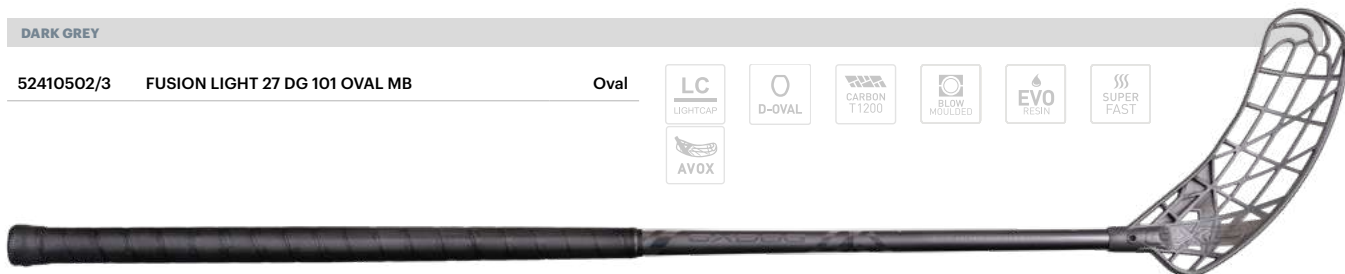

FUSION LIGHT 27

DARK GREY

52410502/3 FUSION LIGHT 27 DG 101 OVAL MB

Oval