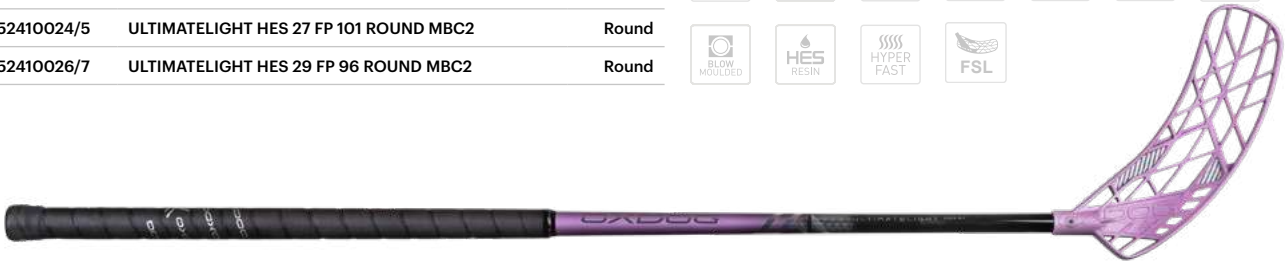

ULTIMATELIGHT HES

Boost Your Performance!

Experience the extraordinary lightness of the HES shaft. Witness speed and responsiveness never seen before in this weight category, thanks to our HP2700 High Pressure carbon fiber, which is visible on the shaft.

This stick stands as one of the world's lightest and fastest, featuring the FSL (FastShootLight) blade with a distinctive double carbon design and our popular Frozen Pink color.

ULTIMATELIGHT HES 27 & 29

FROZEN PINK									
52410020/1	ULTIMATELIGHT HES 27 FP 101 SWEEOVAL MBC2	Sweoval	LC LIGHTCAP	HES HIGH ENERGY SHAFT	HYPER LIGHT SHAFT	CPB	ROUND	SWE OVAL	CARBON HP2700
52410022/3	ULTIMATELIGHT HES 27 FP 96 SWEEOVAL MBC2	Sweoval							
52410024/5	ULTIMATELIGHT HES 27 FP 101 ROUND MBC2	Round							
52410026/7	ULTIMATELIGHT HES 29 FP 96 ROUND MBC2	Round	BLOW MOULDED	HES RESIN	HYPER FAST	FSL