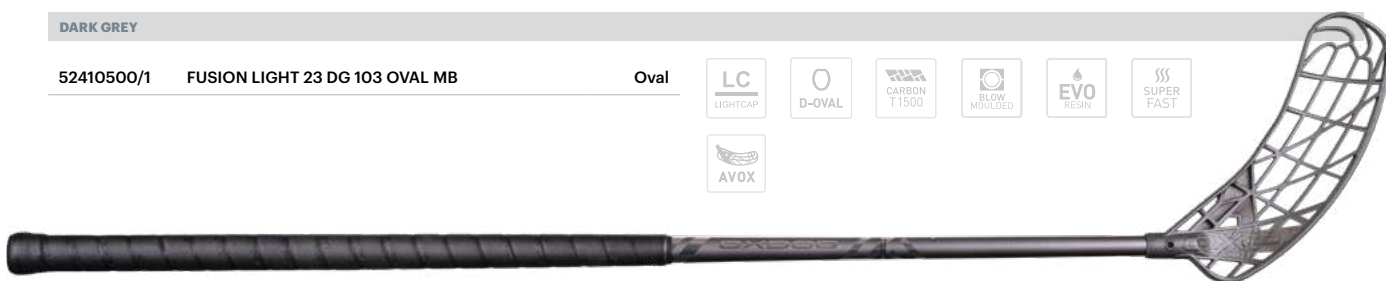

FUSION LIGHT

100% PERFORMANCE

A wide series that is both light and powerful due our light shaft technology. Including the Avox blade and LC (Light Cap). Light shaft also in 32 model. Smallest sticks comes with pre-hooked junior version of Block blade. This is the series for the players that loves the feeling.

FUSION LIGHT 23

DARK GREY

52410500/1 FUSION LIGHT 23 DG 103 OVAL MB

Oval