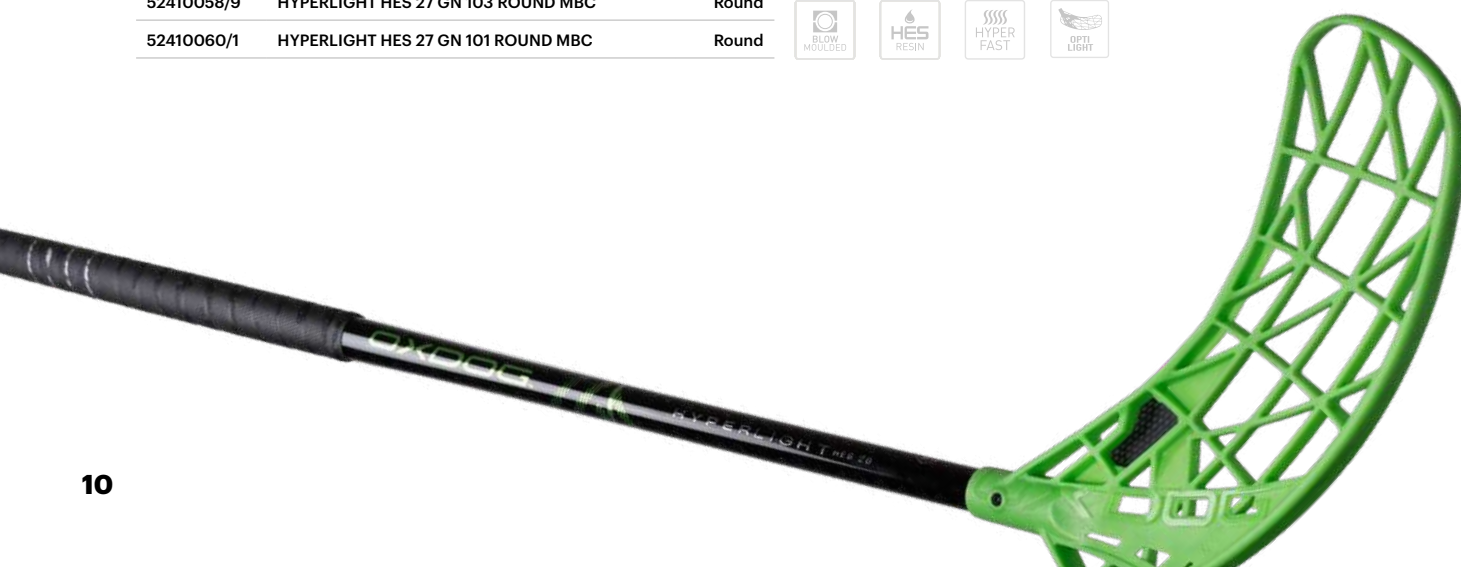

HYPERLIGHT HES 27

GREEN

52410052/3 HYPERLIGHT HES 27 GN 103 SWEOVAL MBC

Sweoval

52410054/5 HYPERLIGHT HES 27 GN 101 SWEOVAL MBC

Sweoval

52410058/9 HYPERLIGHT HES 27 GN 103 ROUND MBC

Round

52410060/1 HYPERLIGHT HES 27 GN 101 ROUND MBC

Round