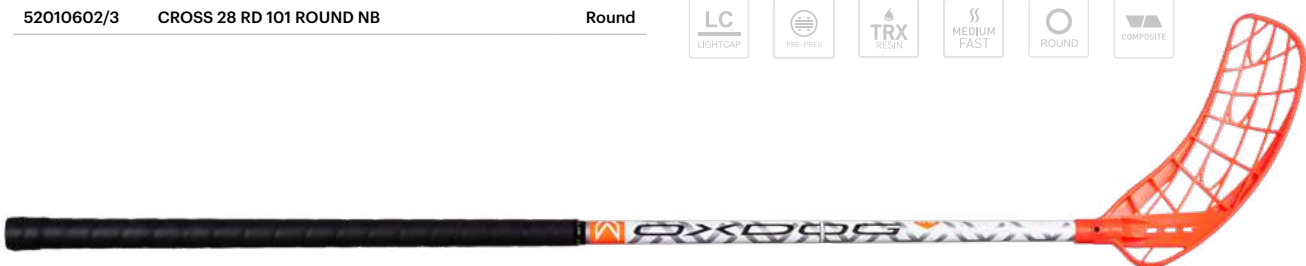

CROSS

A STICK THAT SUITS ALL TYPE OF GAMES

CROSS

RED

52010602/3	CROSS 28 RD 101 ROUND NB	Round