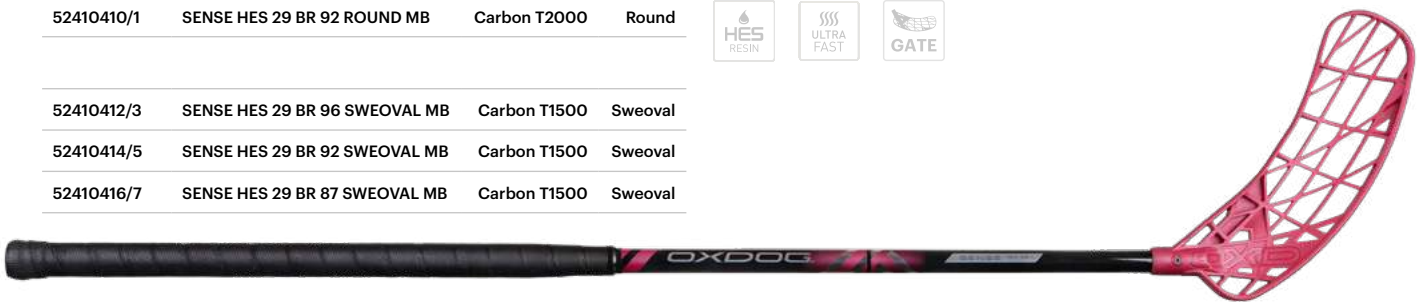

SENSE HES 30

BLEACHED RED

52410418/9	SENSE HES 30 BR 92 ROUND MB		Round
52410420/1	SENSE HES 30 BR 87 ROUND MB		Round
52410422/3	SENSE HES 30 BR 82 ROUND MB		Round