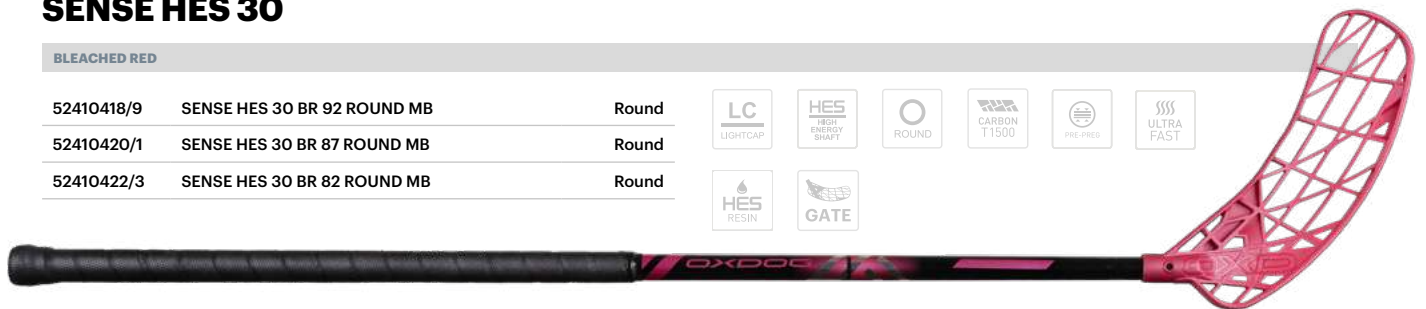

SENSE LIGHT 31

BLEACHED RED

52410424/5	SENSE LIGHT 31 BR 82 SWE oval MB		Sweoval