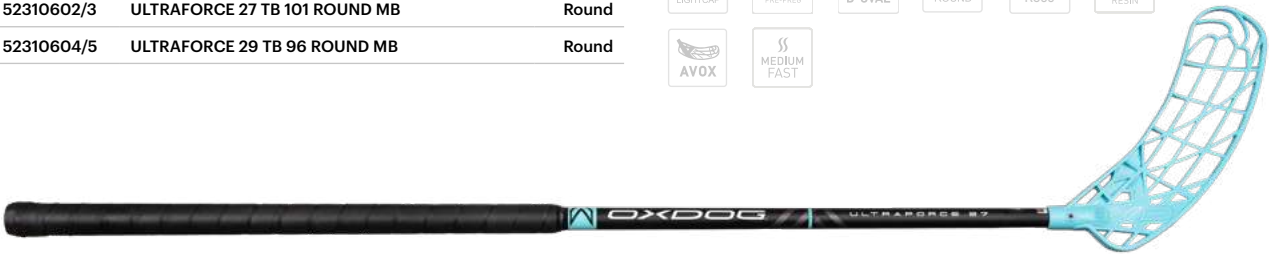

ULTRAFORCE

FOR ALL KINDS OF PLAYERS

Great combination of powerful Avox blade with 9,5mm concavity and medium fast shaft construction that is made of Composite R600 material.

ULTRAFORCE 27 & 29

TIFF BLUE

52310600/1	ULTRAFORCE 27 TB 103 OVAL MB	Oval
52310602/3	ULTRAFORCE 27 TB 101 ROUND MB	Round
52310604/5	ULTRAFORCE 29 TB 96 ROUND MB	Round