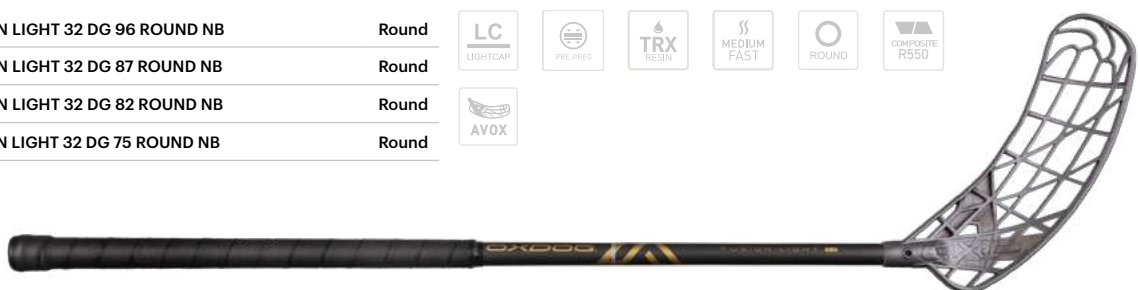

FUSION LIGHT 32

DARK GREY

52410504/5 FUSION LIGHT 32 DG 96 ROUND NB

Round

52410506/7 FUSION LIGHT 32 DG 87 ROUND NB

Round

52410508/9 FUSION LIGHT 32 DG 82 ROUND NB

Round

52410510/1 FUSION LIGHT 32 DG 75 ROUND NB

Round