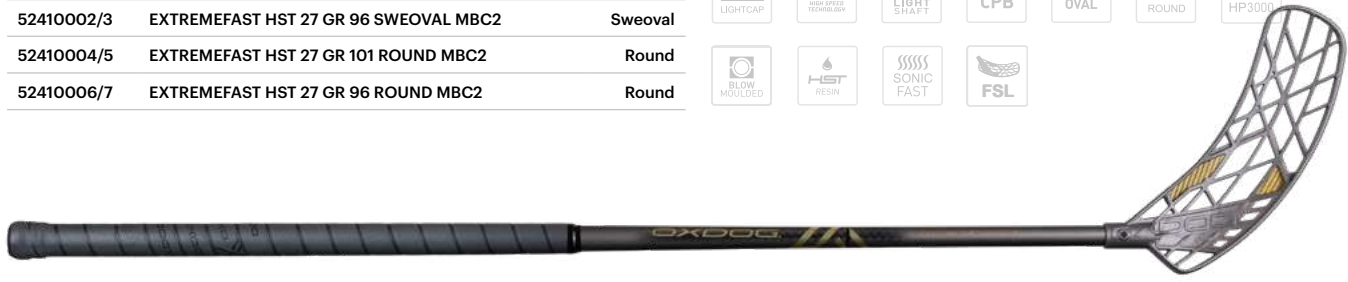

NEW!
EXTREMEFAST HST 27

SMOKEGREY

52410000/1	EXTREMEFAST HST 27 GR 101 SWEEOVAL MBC2	Sweoval
52410002/3	EXTREMEFAST HST 27 GR 96 SWEEOVAL MBC2	Sweoval
52410004/5	EXTREMEFAST HST 27 GR 101 ROUND MBC2	Round
52410006/7	EXTREMEFAST HST 27 GR 96 ROUND MBC2	Round