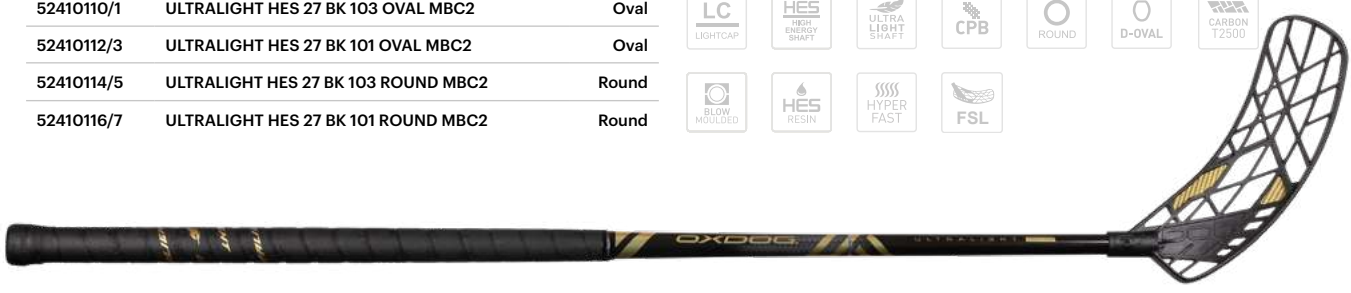

ULTRALIGHT HES 27

BLACK

52410110/1	ULTRALIGHT HES 27 BK 103 OVAL MBC2	Oval
52410112/3	ULTRALIGHT HES 27 BK 101 OVAL MBC2	Oval
52410114/5	ULTRALIGHT HES 27 BK 103 ROUND MBC2	Round
52410116/7	ULTRALIGHT HES 27 BK 101 ROUND MBC2	Round