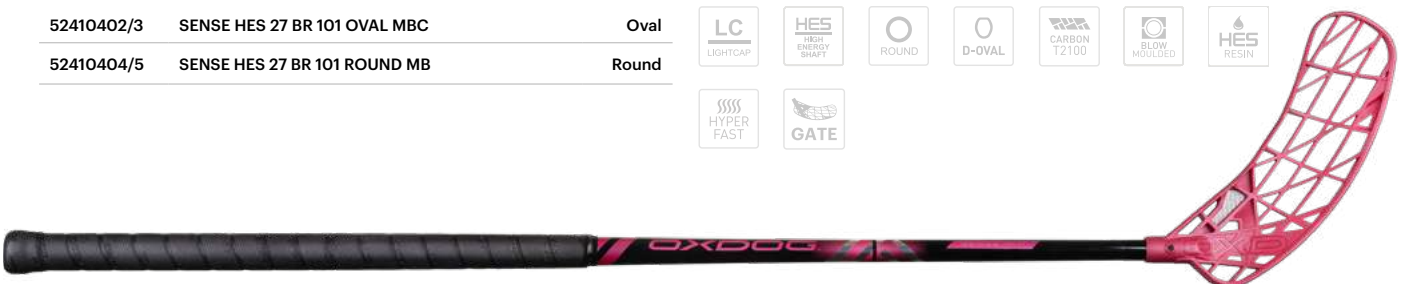

SENSE HES 27

BLEACHED RED

52410402/3	SENSE HES 27 BR 101 OVAL MBC	Oval
52410404/5	SENSE HES 27 BR 101 ROUND MB	Round